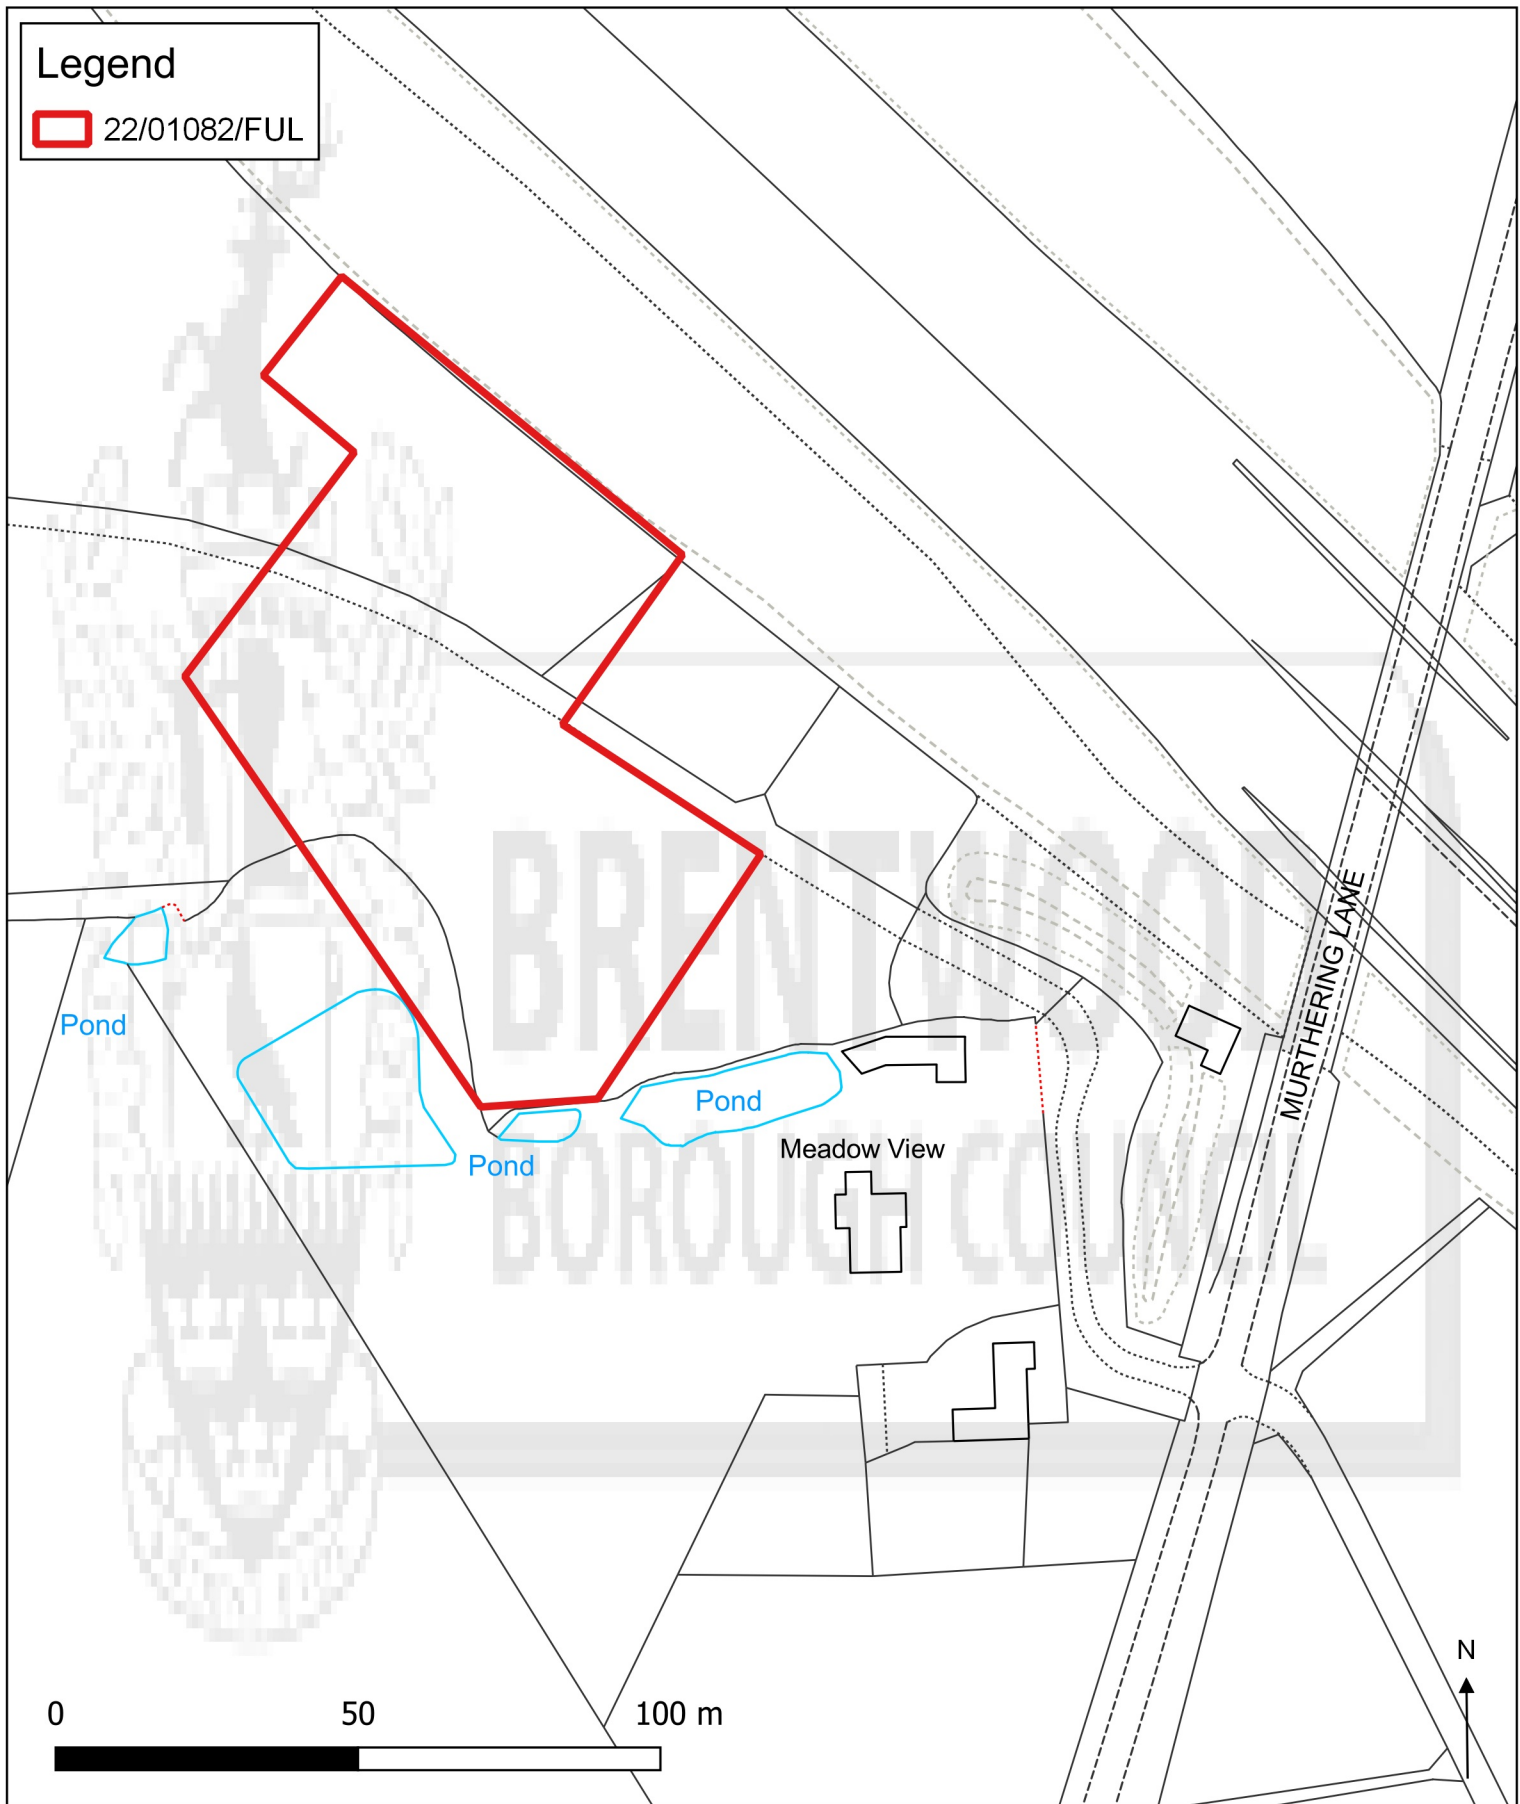

**Legend**

 22/01082/FUL

**MEADOW VIEW, MURTHERING LANE, NAVESTOCK, ROMFORD  
ESSEX RM4 1HL**

Drawing No. : 22/01082/FUL

Scale at A4 : 1:1250

Drawn by : OSJ

Service : Planning

Date : 21st September 2022 © Crown copyright and database rights 2022 Ordnance Survey 100018309